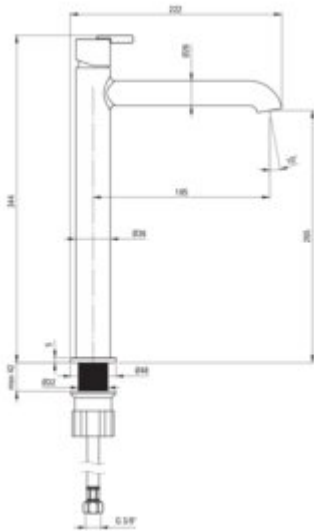

SILIA

Washbasin tap, tall

Product code: BQS_020K

EAN: 5907650852292

Color: chrome

Warranty [years]: 7

Mixer

Finish	chrome
Material	brass
Mixer type	single-handle, mixer
Installation method	standing
Total mixer height [mm]	344
Flow class [l/min]	Z - 4-9 l/min
Acoustic group [dB]	I (x ≤ 20)

Mixer cartridge

Ceramic cartridge size	25 mm
------------------------	-------

Spout

Spout type	still
Mixer spout range [mm]	185
Material	brass

Aerator

Aerator type	flat, swivel
Aerator size	M18

Connecting hose

Length [mm]	450
Installation thread	3/8"
Connection thread	M10

Features:

- Deante Design Studio Collection
- Noble form and timeless simplicity
- The mixer body is made of the highest quality brass
- The mounting sleeve facilitates the installation of the mixer
- The mixer is equipped with a stream aerator
- The movable aerator allows you to direct the water stream
- Only the best materials, the quality of which has been confirmed by laboratory tests
- 45 cm connection hoses included
- Z flow class (4-9 l/min) allowing for water consumption reduction
- Dedicated cleaning agent, safe for cleaned surfaces