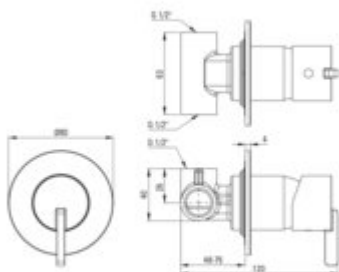

## Shower mixer, concealed

Product code: BQS\_044L

EAN: 5907650859642

Color: chrome

Warranty [years]: 7

### Mixer

Finish	chrome
Material	brass
Mixer type	single-handle, mixer
Installation method	concealed
Flow class [l/min]	S - 15.1-19.8 l/min
Acoustic group [dB]	I (x <= 20)

### Mixer cartridge

Ceramic cartridge size	35 mm
------------------------	-------