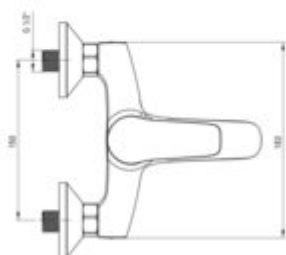

BORO

Bath mixer, wall-mounted

Product code: BMO_N10M

EAN: 5907650809722

Color: nero

Warranty [years]: 7

Mixer

Finish	nero
Material	brass
Mixer type	single-handle, mixer
Installation method	wall-mounted
Total mixer height [mm]	129
Flow class [l/min]	S - 15.1-19.8 l/min
Acoustic group [dB]	II (20 < x <= 30)

Mixer cartridge

Ceramic cartridge size	35 mm
------------------------	-------

Spout

Spout type	still
Mixer spout range [mm]	124

Function switch

Switch type	ceramic mechanical
-------------	--------------------

Aerator

Aerator size	M24
--------------	-----

Features:

- Cleaning agent for fixtures in all colors available
- Only the best materials, the quality of which has been confirmed by laboratory tests
- The mixer is equipped with a stream aerator
- Innovative, durable and easy to clean Nero coating