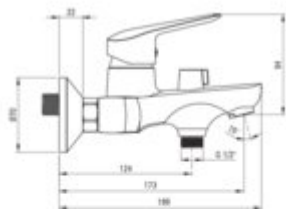

BORO

Bath mixer, wall-mounted

Product code: BMO_N10M

EAN: 5907650809722

Color: nero

Warranty [years]: 7

Mixer

Finish	nero
Material	brass
Mixer type	single-handle, mixer
Installation method	wall-mounted
Total mixer height [mm]	129
Flow class [l/min]	S - 15.1-19.8 l/min
Acoustic group [dB]	II (20 < x <= 30)

Mixer cartridge

Ceramic cartridge size	35 mm
------------------------	-------

Spout

Spout type	still
Mixer spout range [mm]	124

Function switch

Switch type	ceramic mechanical
-------------	--------------------

Aerator

Aerator size	M24
--------------	-----

Features:

- Cleaning agent for fixtures in all colors available
- Only the best materials, the quality of which has been confirmed by laboratory tests
- The mixer is equipped with a stream aerator
- Innovative, durable and easy to clean Nero coating