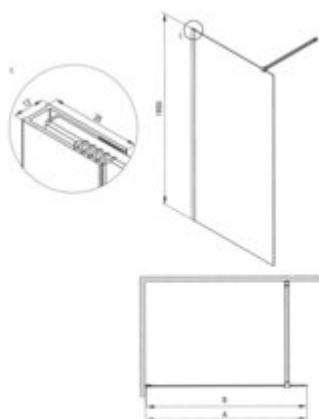

PRIZMA
Shower wall, walk-in

Product code: KTJ_039P

EAN: 5907650839347

Color: chrome

Warranty [years]: 5

Shower door

rails adjustable stiffening the cabin

Showe cabin

Finish	chrome
Width [mm]	900
Height [mm]	1950
Glass finish	transparent
Glass thickness [mm]	6
Active cover	yes
Side dimension [mm]	880
Tempered glass TOTAL WHITE	no
Reversible doors	yes
Installation without shower tray	yes possible

Features:

- Only the best materials, the quality of which has been confirmed by laboratory tests
- Hydrophobic Active-Cover coating that makes it easier for water to run off the glass
- Possibility to install the cabin without a shower tray, directly on the tiles
- Safe and durable tempered glass
- Dedicated to Active Cover surfaces
- Resistance to impacts, chemicals and stains in accordance with PN-EN 14428+A1:2008 norm, c
- Reversible door that allows the cabin to be mounted on the right or left side
- Dedicated cleaning agent, safe for cleaned surfaces
- Free combination of elements