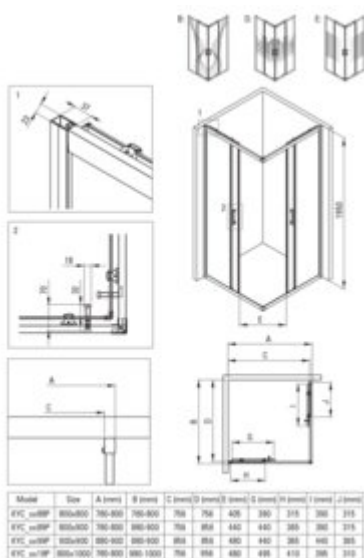

FUNKIA EVO

Shower cabin, square

Product code: KYC_ND88P

EAN: 5907650898825

Color: nero

Warranty [years]: 5

Finish	nero
Shape	square
Width [mm]	800
Length [mm]	800
Height [mm]	1950
Glass finish	transparentne wzór miasto
Glass thickness [mm]	5
Active cover	yes
Adjustment range up to [mm]	20
Masking of assembly elements	yes
Profiles levelling the curvature of the walls	yes
Reversible doors	yes
Installation without shower tray possible	yes
Double top rollers with ball bearings	yes
Detachable lower rollers	yes
Quick assembly with clips	yes

Features:

- An innovative combination of granite and steel
-
- Hydrophobic Active-Cover coating that makes it easier for water to run off the glass
- Dedicated to Active Cover surfaces
- Double top rollers with ball bearings
- Bottom rollers allow for the door detachment and easier product care
- Possibility to install the cabin without a shower tray, directly on the tiles
- Safe and durable tempered glass
- Resistance to impacts, chemicals and stains in accordance with PN-EN 14428+A1:2008 norm, c
- The profile system makes it possible to reduce the curvature of the walls
- Covering of assembly elements
- Only the best materials, the quality of which has been confirmed by laboratory tests
- Dedicated cleaning agent, safe for cleaned surfaces