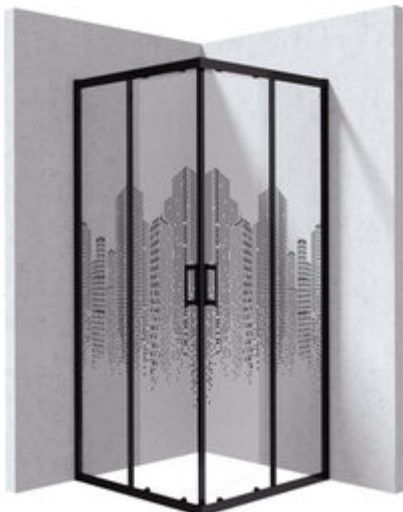

FUNKIA EVO

Shower cabin, square

Product code: KYC_ND88P

EAN: 5907650898825

Color: nero

Warranty [years]: 5

Finish	nero
Shape	square
Width [mm]	800
Length [mm]	800
Height [mm]	1950
Glass finish	transparentne wzór miasto
Glass thickness [mm]	5
Active cover	yes
Adjustment range up to [mm]	20
Masking of assembly elements	yes
Profiles levelling the curvature of the walls	yes
Reversible doors	yes
Installation without shower tray possible	yes
Double top rollers with ball bearings	yes
Detachable lower rollers	yes
Quick assembly with clips	yes

Features:

- An innovative combination of granite and steel
-
- Hydrophobic Active-Cover coating that makes it easier for water to run off the glass
- Dedicated to Active Cover surfaces
- Double top rollers with ball bearings
- Bottom rollers allow for the door detachment and easier product care
- Possibility to install the cabin without a shower tray, directly on the tiles
- Safe and durable tempered glass
- Resistance to impacts, chemicals and stains in accordance with PN-EN 14428+A1:2008 norm, c
- The profile system makes it possible to reduce the curvature of the walls
- Covering of assembly elements
- Only the best materials, the quality of which has been confirmed by laboratory tests
- Dedicated cleaning agent, safe for cleaned surfaces