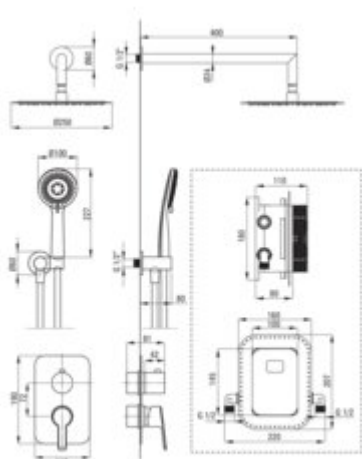

ARNIKA  
Concealed shower set, with mixer  
BOX

Product code: BXYZRQAM  
EAN: 5907650844884  
Color: brushed gold  
Warranty [years]: 7

**Mixer (BXY\_X44M)**

Mixer type	Concealed BOX, mixer
Installation method	concealed
Flow class [l/min]	B <= 25.2 (19.9 - 25.2)
Acoustic group [dB]	I (x <= 20)

**Mixer (BXY\_RQAM)**

Mixer type	Concealed BOX
Installation method	concealed

**Spout**

Range of shower/ bath spout [mm]	388
----------------------------------	-----

**Shower overhead**

Shape	round
Material	steel 304
Diameter [mm]	250
Anti-calc	yes
Number of functions	1
Stream type	rain

**Hand shower**

Number of functions	3
Anti-calc	yes
Stream type	rain, mixed, hydromassage

**Hose**

Length [mm]	1500
Braid material	PVC
Anti-twist	1

**Angled hose connector**

Finish	brushed gold
Connection type	for the hose with hand shower holder
Shape	round
Material	brass
Connection thread	yes
Concealed mounting	yes