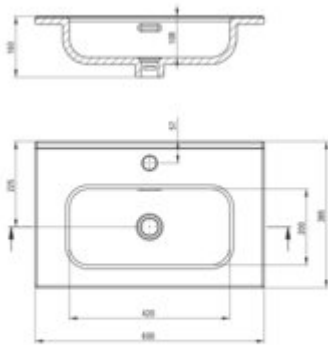

TUBO

Ceramic washbasin, recessed

Product code: CTU_6U6M

EAN: 5907650872788

Color: white

Warranty [years]: 10

Finish	white
Material	ceramic
Installation method	furniture, recessed
Width [mm]	385
Length [mm]	610
Height [mm]	160
Hole for the tap	yes

Features:

- Hard and durable ceramics does not lose its properties with long use
- Antibacterial coating, preventing the growth of microorganisms
- Only the best materials, the quality of which has been confirmed by laboratory tests
- Dedicated cleaning agent, safe for cleaned surfaces