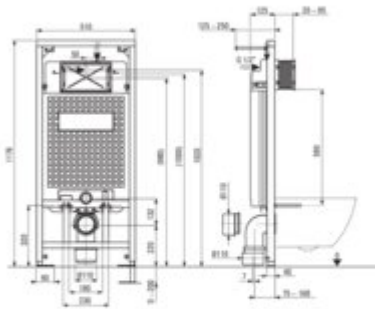

BLUR

Toilet set, concealed

Product code: CDZS6ZPW
EAN: 5908212071199
Color: chrome, white
Warranty [years]: 10

Concealed toilet frame

Frame height adjustment [mm]	200
Tank capacity [l]	9
Double flushing [l]	3/6
Designated for light casing	yes
Designated for installation in front of the load-bearing wall	yes
Connection valve G1/2"	yes
Silent flushing and filling	yes
Mounting bolts spacing 180 mm and 230 mm	yes

Toilet bowl

Finish	white
Type	wall-mounted
Rim type	rimless
Hidden mountings	yes

Toilet seat

Slow-close toilet seat	yes
Slim toilet seat	yes
Quick seat detachment	yes
Antibacterial	yes

Flush button

Finish	chrome
Surface type	shine
Button type	duple