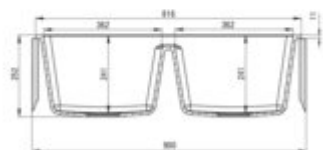

ADEL Granite sink, 2-bowl

Product code: ZLM_T203

EAN: 5907650843245

Color: anthracite metallic

Warranty [years]: 18

Sink

Finish	anthracite metallic
Surface type	matte
Material	granite
Installation method	inset
Number of bowls	2
Minimum cabinet width [mm]	900
Width [mm]	470
Length [mm]	816
Height [mm]	252
Bowl depth [mm]	241
2nd bowl depth [mm]	241
Cut-out Length [mm]	796
Cut-out Width [mm]	450
Equipped with accessories	yes
Drain diameter	3.5"