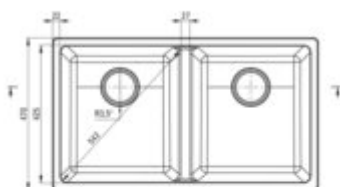

ADEL Granite sink, 2-bowl

Product code: ZLM_T203

EAN: 5907650843245

Color: anthracite metallic

Warranty [years]: 18

Sink

Finish	anthracite metallic
Surface type	matte
Material	granite
Installation method	inset
Number of bowls	2
Minimum cabinet width [mm]	900
Width [mm]	470
Length [mm]	816
Height [mm]	252
Bowl depth [mm]	241
2nd bowl depth [mm]	241
Cut-out Length [mm]	796
Cut-out Width [mm]	450
Equipped with accessories	yes
Drain diameter	3.5"