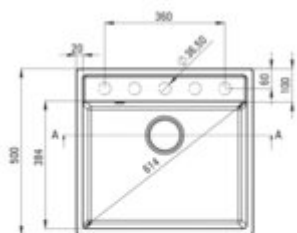

## Sink

Finish	beige
Surface type	matte
Material	granite
Installation method	inset
Number of bowls	1
Minimum cabinet width [mm]	600
Width [mm]	500
Length [mm]	530
Height [mm]	204
Bowl depth [mm]	190
Cut-out Length [mm]	510
Cut-out Width [mm]	480
Reversible	yes
Equipped with accessories	yes
Drain diameter	3.5"
Number of pre-drilled holes	5