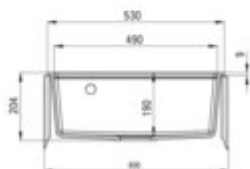

## Sink

Finish	beige
Surface type	matte
Material	granite
Installation method	inset
Number of bowls	1
Minimum cabinet width [mm]	600
Width [mm]	500
Length [mm]	530
Height [mm]	204
Bowl depth [mm]	190
Cut-out Length [mm]	510
Cut-out Width [mm]	480
Reversible	yes
Equipped with accessories	yes
Drain diameter	3.5"
Number of pre-drilled holes	5