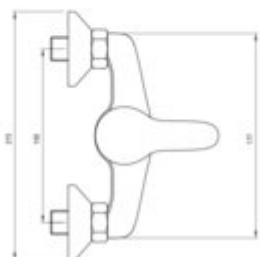

JOKO

Shower mixer, wall-mounted

Product code: BOJ_040M

EAN: 5908212008416

Color: chrome

Warranty [years]: 5

Mixer

Finish	chrome
Material	brass
Mixer type	single-handle, mixer
Installation method	wall-mounted
Flow class [l/min]	S - 15.1-19.8 l/min
Acoustic group [dB]	I (x <= 20)

Mixer cartridge

Ceramic cartridge size	40 mm
------------------------	-------

Features:

- Cleaning agent for fixtures in all colors available