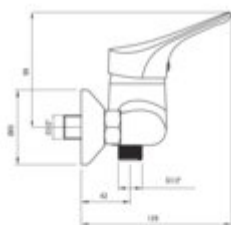

JOKO

Shower mixer, wall-mounted

Product code: BOJ_040M

EAN: 5908212008416

Color: chrome

Warranty [years]: 5

Mixer

Finish	chrome
Material	brass
Mixer type	single-handle, mixer
Installation method	wall-mounted
Flow class [l/min]	S - 15.1-19.8 l/min
Acoustic group [dB]	I (x <= 20)

Mixer cartridge

Ceramic cartridge size	40 mm
------------------------	-------

Features:

- Cleaning agent for fixtures in all colors available