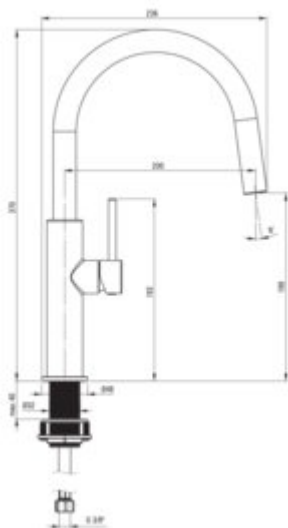

EVORA Kitchen tap

Product code: BQJ_R62M

EAN: 5907650866671

Color: brushed gold

Warranty [years]: 7

Mixer

Finish brushed gold

Material steel 304

Mixer type single-handle, mixer

Installation method standing

Total mixer height [mm] 370

Flow class [l/min] Z - 4-9 l/min

Acoustic group [dB] I (x ≤ 20)

Mixer cartridge

Ceramic cartridge size 25 mm

Spout

Spout type swivel

Material steel 304

Aerator

Aerator type honeycomb, flat

Aerator size M18

Connecting hose

Length [mm] 600

Installation thread 3/8"

Connection thread M10

Features:

-
- Innovative and easy to maintain brushed gold coating
- The mounting sleeve facilitates the installation of the mixer
- Z flow class (4-9 l/min) allowing for water consumption reduction
- The mixer is equipped with a stream aerator
- 45 cm connection hoses included