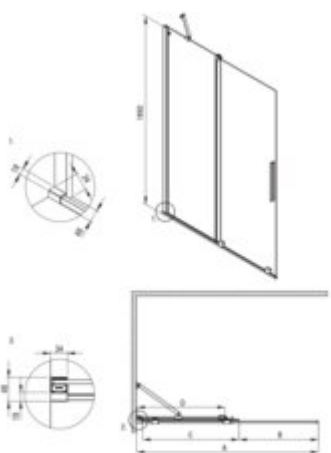

PRIZMA

Shower wall, walk-in

Product code: KTJ_D32R

EAN: 5907650839408

Color: titanium

Warranty [years]: 5

Model	Size	A (mm)	B (mm)	C (mm)	D (mm)
KTJ K30R	800x1950	780-800	310	420	370
KTJ K30R	900x1950	880-900	360	470	420
KTJ K30R	1000x1950	980-1000	410	520	470
KTJ K30R	1200x1950	1180-1200	510	620	570
KTJ K34R	1400x1950	1380-1400	610	720	670

Width [mm]	1200
Height [mm]	1950
Glass finish	transparent
Glass thickness [mm]	6
Active cover	yes
Side dimension [mm]	1200
Railings	short to perpendicular wall/long to parallel wall
Tempered glass TOTAL WHITE	no
Reversible doors	yes
Installation without shower tray	yes possible
Possibility to install a railing to a perpendicular wall	yes

Features:

- Only the best materials, the quality of which has been confirmed by laboratory tests
- Hydrophobic Active-Cover coating that makes it easier for water to run off the glass
- Possibility to install the cabin without a shower tray, directly on the tiles
- Safe and durable tempered glass
- Dedicated to Active Cover surfaces
- Resistance to impacts, chemicals and stains in accordance with PN-EN 14428+A1:2008 norm, c
- Reversible door that allows the cabin to be mounted on the right or left side
- Can be combined with a second sliding wall and the Prizma walk-in shower wall
- Dedicated cleaning agent, safe for cleaned surfaces
- Possibility of mounting the cabin directly on tiles or on Correo granite (KQR) and Kerria Plus acrylic (KTS) shower trays
- The set includes two rails - short and long
- Free combination of elements