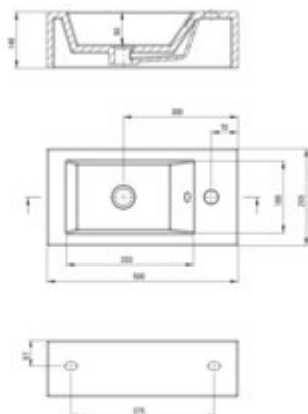

SQUARE Ceramic washbasin, countertop

Product code: CGS_6U2L

EAN: 5908322047138

Color: white

Warranty [years]: 10

Finish	white
Material	ceramic
Installation method	countertop/standing, wall-mounted
Width [mm]	255
Length [mm]	505
Height [mm]	148
Depth [mm]	90
Hole for the tap	yes