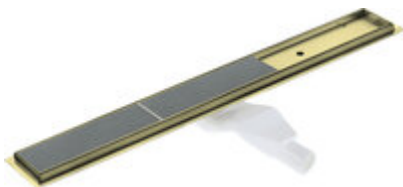

Linear drain, floor

Product code: KOS_R08D
EAN: 5907650868460
Color: brushed gold
Warranty [years]: 10

Model	A [mm]	B [mm]	C [mm]
KOS-R08D	800	600	600
KOS-R07D	600	700	700
KOS-R09D	700	600	600
KOS-R08D	800	600	600
KOS-R10D	800	1000	1000

Length [mm]	800
Material	stainless steel
Siphon flow [L/min]	36
Siphon 360 degrees	yes
Siphon included	yes
Siphon cleaned from the top	yes
Connection diameter [mm]	50
adjustable feet included	yes
Reversible drain	yes
Waterproofing mat	yes

Features:

- The drain is made of high quality stainless steel
- The set includes feet for easy leveling and a hook for removing the grate
- Easy to clean siphon
- Only the best materials, the quality of which has been confirmed by laboratory tests
- Hygienic certificate of the National Institute of Hygiene confirming the product's compliance
- Possibility to choose installation method
- Dedicated cleaning agent, safe for cleaned surfaces
- Insert wet/dry - effective barrier against sewage odors