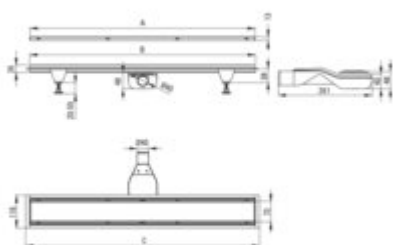

Linear drain, floor

Product code: KOS_R08D
EAN: 5907650868460
Color: brushed gold
Warranty [years]: 10

Model	A [mm]	B [mm]	C [mm]
KOS-R08D	800	600	600
KOS-R07D	600	700	700
KOS-R09D	700	600	600
KOS-R08D	800	600	600
KOS-R10D	800	1000	1000

Length [mm]	800
Material	stainless steel
Siphon flow [L/min]	36
Siphon 360 degrees	yes
Siphon included	yes
Siphon cleaned from the top	yes
Connection diameter [mm]	50
adjustable feet included	yes
Reversible drain	yes
Waterproofing mat	yes

Features:

- The drain is made of high quality stainless steel
- The set includes feet for easy leveling and a hook for removing the grate
- Easy to clean siphon
- Only the best materials, the quality of which has been confirmed by laboratory tests
- Hygienic certificate of the National Institute of Hygiene confirming the product's compliance
- Possibility to choose installation method
- Dedicated cleaning agent, safe for cleaned surfaces
- Insert wet/dry - effective barrier against sewage odors