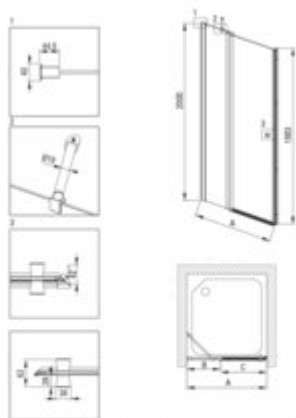

KERRIA PLUS

Shower doors

Product code: KTSU045P

EAN: 5907650841531

Color: chrome

Warranty [years]: 5

Shower door

Finish	chrome
Width [mm]	1200
Height [mm]	2000
Glass finish	transparent
Glass thickness [mm]	6
Active cover	yes
installation	to be completed with KTS doors , to be completed with KTS walk-in
Railing length [mm]	570
Masking of assembly elements	yes
Profiles levelling the curvature of the walls	yes
rails	adjustable stiffening the cabin
Holders	with safety
Tempered glass TOTAL WHITE	yes
Reversible doors	yes
Silent closing	yes
Installation without shower tray	yes
possible	
Lifting hinges	yes

Showe cabin

Side dimension [mm]	1200

Features:

- Important! For recessed installation, be sure to buy the appropriate KTS_NOOX or KTS_000X
- Profiles leveling the curvature of the walls
- The railings give the structure rigidity
- Active Cover coating
- Modern handles with rubber protection
- TOTALWHITE transparent glass
- Dedicated cleaning agent, safe for cleaned surfaces
- Only the best materials, the quality of which has been confirmed by laboratory tests
- Reversible door that allows the cabin to be mounted on the right or left side
- Safe and durable tempered glass
- Resistance to impacts, chemicals and stains in accordance with PN-EN 14428+A1:2008 norm, c