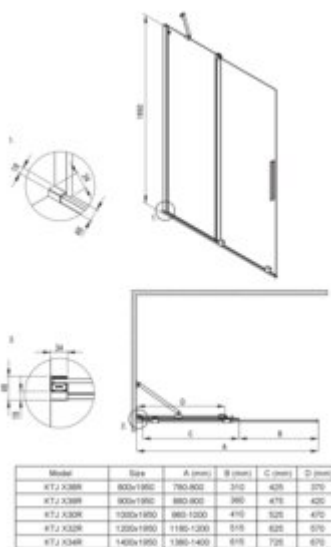

PRIZMA
Shower cabin, rectangular

Product code: KPNFP10S09

EAN: 5907650899495

Color: brushed steel

Warranty [years]: 5

Showe cabin (KTJ_F30R)

Width [mm]	1000
Height [mm]	1950
Glass finish	transparent
Glass thickness [mm]	6
Active cover	yes
Side dimension [mm]	1000
Railings	short to perpendicular wall/long to parallel wall
Tempered glass TOTAL WHITE	no
Reversible doors	yes
Installation without shower tray possible	yes
Possibility to install a railing to a perpendicular wall	yes

Showe cabin (KTJ_F39P)

Width [mm]	900
Height [mm]	1950
Glass finish	transparent
Glass thickness [mm]	6
Active cover	yes
Side dimension [mm]	880
Tempered glass TOTAL WHITE	no
Reversible doors	yes
Installation without shower tray possible	yes

Shower door

rails	adjustable stiffening the cabin
-------	---------------------------------

Features:

- Safe and durable tempered glass
- Hydrophobic Active-Cover coating that makes it easier for water to run off the glass
- Dedicated to Active Cover surfaces
- Only the best materials, the quality of which has been confirmed by laboratory tests
- Possibility to install the cabin without a shower tray, directly on the tiles
- Resistance to impacts, chemicals and stains in accordance with PN-EN 14428+A1:2008 norm, c
- Free combination of elements
- Dedicated cleaning agent, safe for cleaned surfaces