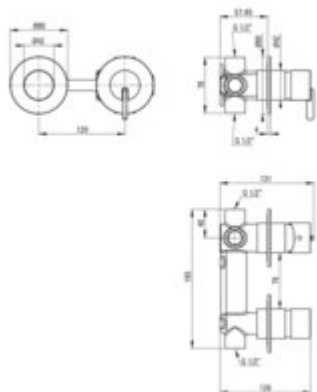

SILIA Shower mixer

Product code: BQS_C46P

EAN: 5907650869122

Color: brushed bronze

Warranty [years]: 7

Mixer

Finish brushed bronze

Material brass

Mixer type single-handle, mixer

Installation method concealed

Flow class [l/min] S - 15.1-19.8 l/min

Acoustic group [dB] I (x ≤ 20)

Mixer cartridge

Ceramic cartridge size 35 mm

Function switch

Switch type click mechanical