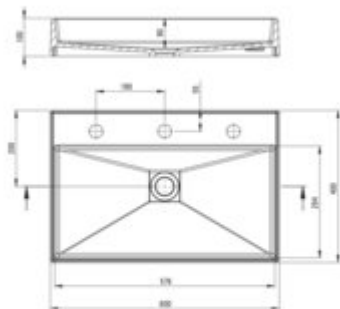

CORREO

Granite washbasin, countertop

Product code: CQR_TU6S

EAN: 5908212097786

Color: anthracite metallic

Warranty [years]: 10

Finish	anthracite metallic
Material	granite
Installation method	countertop/standing
Width [mm]	400
Length [mm]	600
Height [mm]	100
Depth [mm]	80
Pre-drilled tap holes	3
Antibacterial	yes
Hydrophobicity	yes
Without overflow	yes

Features:

- Properties of Deante granite: resistance to impact, high temperature, discoloration, therm
- Customizable elements - connect consoles and posts your way
- Dedicated cleaning agent, safe for cleaned surfaces
- Hydrophobic properties repel water molecules
- The finish enriched with silver ions adds antiseptic properties
- Only the best materials, the quality of which has been confirmed by laboratory tests