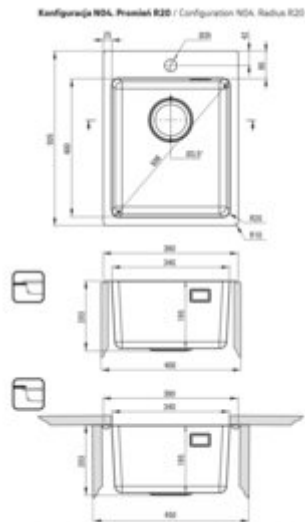

OLFATO

Steel sink, 1-bowl

Product code: ZPO_010E

EAN: 5907650858164

Color: brushed steel

Warranty [years]: 2

Sink

Finish	steel
Surface type	brushed
Material	steel 304
Installation method	inset, undermount, flush
Number of bowls	1
Minimum cabinet width [mm]	400
Width [mm]	505
Length [mm]	390
Height [mm]	200
Bowl depth [mm]	200
Cut-out Length [mm]	370
Cut-out Width [mm]	485
Cut-out Length [mm]	340
Cut-out Width [mm]	400
Steel thickness [mm]	1
Reversible	no
Equipped with accessories	yes
Drain diameter	3.5"
Number of holes	1
Additional features	drain cover included

Sink waste kit

Finish	steel
Plug type	manual
Low siphon/ Space saver	yes
possibility to connect a dishwasher/ washing machine	yes

Features:

- Drain cover
- High-strength stainless steel
- Natural antiseptic properties of steel
- The exceptionally spacious and deep bowl will even accommodate trays taken out of the oven
- Space-saving siphon which facilitates e.g. sorting waste
- Dedicated cleaning agent, safe for cleaned surfaces
- Self-drilling tap hole - without voiding the warranty.