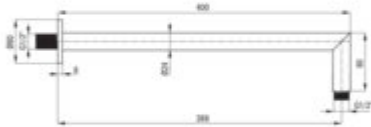

CASCADA

Shower spout, wall-mounted

Product code: NAC_F45K

EAN: 5907650834328

Color: brushed steel

Warranty [years]: 2

Finish	steel
Spout type	shower wall
Material	brass
Spout type	still
Spout length [mm]	388
Concealed mounting	yes

Features:

- Innovative and easy to maintain brushed steel coating
- Only the best materials, the quality of which has been confirmed by laboratory tests
- Flush-mounted installation ensures the aesthetics of the bathroom
- Cleaning agent for fixtures in all colors available
- Coating applied using the PVD method