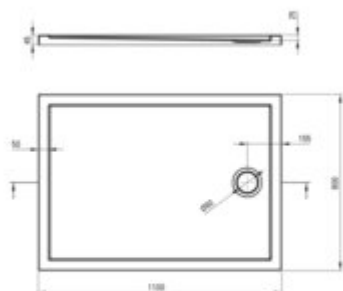

PRIZMA

Acrylic shower tray, rectangular

Product code: KTJ_088B

EAN: 5907650872276

Color: white

Warranty [years]: 2

Finish	white
Material	acrylic
Shape	rectangular
Width [mm]	800
Length [mm]	1100
Height [mm]	45
Installation method	directly on the spout, on the floor level, on the construction material support
Drain diameter	90

Features:

- Durable acrylic material that maintains its shine and color
- Only the best materials, the quality of which has been confirmed by laboratory tests
- For installation at floor level, directly on the screed or supported by construction mater
- Note! The NHC_029C and NHC_029D siphons are compatible with the shower tray.