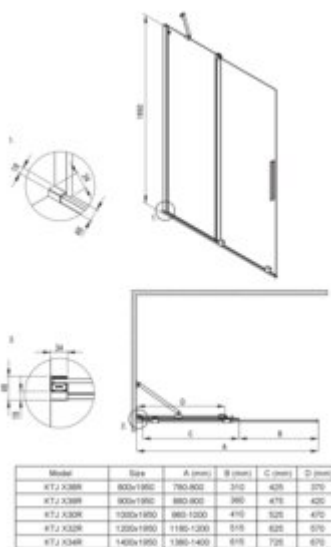

PRIZMA
Shower cabin, rectangular

Product code: KPNNP12S08

EAN: 5907650899532

Color: nero

Warranty [years]: 5

Showe cabin (KTJ_N32R)

Finish	nero
Width [mm]	1200
Height [mm]	1950
Glass finish	transparent
Glass thickness [mm]	6
Active cover	yes
Side dimension [mm]	1200
Railings	short to perpendicular wall/long to parallel wall
Tempered glass TOTAL WHITE	no
Reversible doors	yes
Installation without shower tray possible	yes
Possibility to install a railing to a perpendicular wall	yes

Showe cabin (KTJ_N38P)

Finish	nero
Width [mm]	800
Height [mm]	1950
Glass finish	transparent
Glass thickness [mm]	6
Active cover	yes
Side dimension [mm]	780
Tempered glass TOTAL WHITE	no
Reversible doors	yes
Installation without shower tray possible	yes

Shower door

rails	adjustable stiffening the cabin
-------	---------------------------------

Features:

- Safe and durable tempered glass
- Hydrophobic Active-Cover coating that makes it easier for water to run off the glass
- Dedicated to Active Cover surfaces
- Only the best materials, the quality of which has been confirmed by laboratory tests
- Possibility to install the cabin without a shower tray, directly on the tiles
- Resistance to impacts, chemicals and stains in accordance with PN-EN 14428+A1:2008 norm, c
- Free combination of elements
- Dedicated cleaning agent, safe for cleaned surfaces