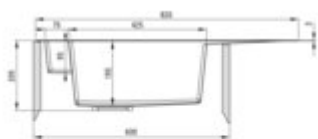

MAGNETIC

Steel sink, 1-bowl with drainer

Product code: ZRM_0113

EAN: 5908212066690

Color: brushed steel

Warranty [years]: 2

Sink

Finish	steel
Surface type	brushed
Material	steel 304
Installation method	inset, flush
Number of bowls	1
Minimum cabinet width [mm]	600
Width [mm]	500
Length [mm]	820
Height [mm]	219
Bowl depth [mm]	205
Cut-out Length [mm]	800
Cut-out Width [mm]	480
Steel thickness [mm]	1
Reversible	yes
Equipped with accessories	yes
Drain diameter	3.5"
Number of holes	2

Sink waste kit

Finish	steel
Plug type	automatic, with a button
Low siphon/ Space saver	yes
possibility to connect a dishwasher/ washing machine	yes

Features:

- Magnetic accessories included
- Finish - brushed steel
- Space-saving siphon which facilitates e.g. sorting waste
- Automatic plug activated with a CLICK button