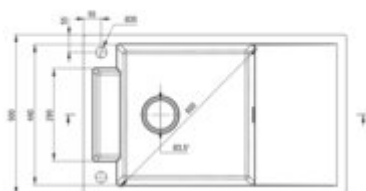

MAGNETIC

Steel sink, 1-bowl with drainer

Product code: ZRM_0113

EAN: 5908212066690

Color: brushed steel

Warranty [years]: 2

Sink

Finish	steel
Surface type	brushed
Material	steel 304
Installation method	inset, flush
Number of bowls	1
Minimum cabinet width [mm]	600
Width [mm]	500
Length [mm]	820
Height [mm]	219
Bowl depth [mm]	205
Cut-out Length [mm]	800
Cut-out Width [mm]	480
Steel thickness [mm]	1
Reversible	yes
Equipped with accessories	yes
Drain diameter	3.5"
Number of holes	2

Sink waste kit

Finish	steel
Plug type	automatic, with a button
Low siphon/ Space saver	yes
possibility to connect a dishwasher/ washing machine	yes

Features:

- Magnetic accessories included
- Finish - brushed steel
- Space-saving siphon which facilitates e.g. sorting waste
- Automatic plug activated with a CLICK button