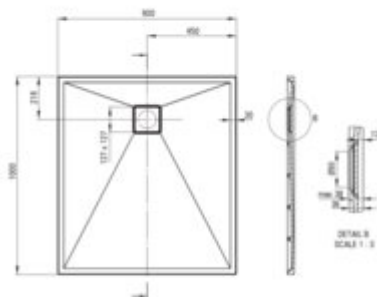

CORREO

Granite shower tray, rectangular

Product code: KQR_S45B

EAN: 5908212093061

Color: metallic grey

Warranty [years]: 10

Finish	metallic grey
Material	granite
Shape	rectangular
Width [mm]	900
Length [mm]	1000
Height [mm]	36
Installation method	directly on the spout, on the floor level, on the construction material support
Drain diameter	90
possibility to cut to size	yes
Hydrophobicity	yes

Features:

- Properties of Deante granite: resistance to impact, high temperature, discoloration, therm
- Hydrophobic properties repel water molecules
- The finish enriched with silver ions adds antiseptic properties
- For installation at floor level, directly on the screed or supported by construction mater
- Possibility of cutting the granite shower tray
- Warning! The NHC_029C siphon fits this shower tray
- Warning! The NHC_029D siphon fits this shower tray
- Dedicated cleaning agent, safe for cleaned surfaces
- Only the best materials, the quality of which has been confirmed by laboratory tests
- Anti-slip properties of granite shower trays