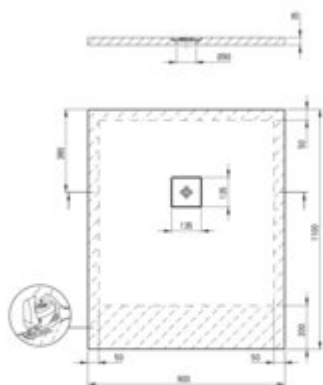

SILIA

Acrylic shower tray, rectangular

Product code: KSKA00911B

EAN: 5907650893974

Color: white

Warranty [years]: 2

Finish	white
Material	acrylic
Shape	rectangular
Width [mm]	900
Length [mm]	1100
Height [mm]	35
Installation method	directly on the spout, on the construction material support, on the floor level
Drain diameter	90
Non-slip lugs	yes
possibility to cut to size	yes

Features:

- Deante Design Studio Collection
- Structured surface with anti-slip properties
- Durable acrylic material that maintains its shine and color
- For installation at floor level, directly on the screed or supported by construction mater
- Warning! The NHC_029D siphon fits this shower tray
- Only the best materials, the quality of which has been confirmed by laboratory tests
- SOLID PLUS technology: composite filling guaranteeing full stability, effective insulation
- Dedicated cleaning agent, safe for cleaned surfaces