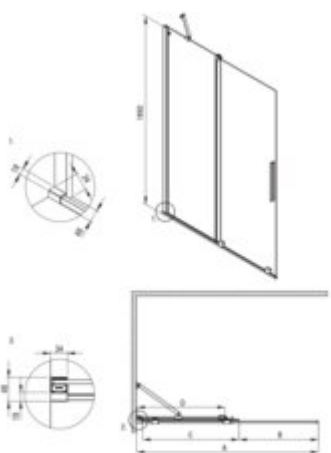

## Shower wall, walk-in

**Product code:** KTJ\_A32R

**EAN:** 5907650849339

**Color:** bianco

**Warranty [years]:** 5

Model	Size	A (mm)	B (mm)	C (mm)	D (mm)
KTJ K38R	800x1950	780-800	310	420	370
KTJ K39R	900x1950	880-900	360	470	420
KTJ K30R	1000x1950	980-1000	410	520	470
KTJ K32R	1200x1950	1180-1200	510	620	570
KTJ K34R	1400x1950	1380-1400	610	720	670

Width [mm]	1200
Height [mm]	1950
Glass finish	transparent
Glass thickness [mm]	6
Active cover	yes
Side dimension [mm]	1200
Railings	short to perpendicular wall/long to parallel wall
Tempered glass TOTAL WHITE	no
Reversible doors	yes
Installation without shower tray	yes possible
Possibility to install a railing to a perpendicular wall	yes

### Features:

- Can be combined with a second sliding wall and the Prizma walk-in shower wall
- Safe and durable tempered glass
- Possibility to install the cabin without a shower tray, directly on the tiles
- Hydrophobic Active-Cover coating that makes it easier for water to run off the glass
- Dedicated to Active Cover surfaces
- Only the best materials, the quality of which has been confirmed by laboratory tests
- Reversible door that allows the cabin to be mounted on the right or left side
- The railings give the structure rigidity
- Resistance to impacts, chemicals and stains in accordance with PN-EN 14428+A1:2008 norm, c
- Dedicated cleaning agent, safe for cleaned surfaces
- Possibility of mounting the cabin directly on tiles or on Correo granite (KQR) and Kerria Plus acrylic (KTS) shower trays
- The set includes two rails - short and long
- Free combination of elements