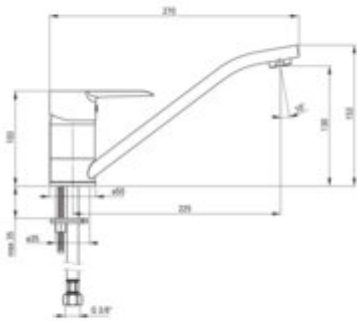

### Mixer

Finish	chrome
Material	brass
Mixer type	single-handle, mixer
Installation method	standing
Total mixer height [mm]	153
Flow class [l/min]	A <= 15 (9.1 - 15)
Acoustic group [dB]	I (x <= 20)

### Mixer cartridge

Ceramic cartridge size	40 mm
------------------------	-------

### Spout

Spout type	swivel
Mixer spout range [mm]	225
Material	stainless steel

### Connecting hose

Length [mm]	450
Installation thread	3/8"
Connection thread	M10