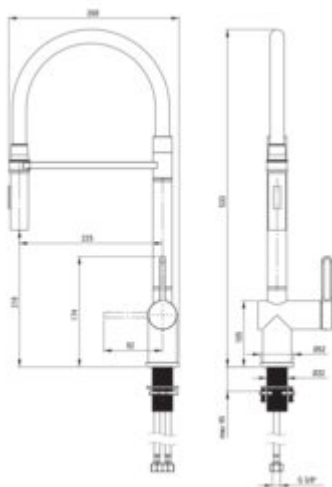

MAGNETIC Kitchen tap

Product code: BRM_F72M

EAN: 5907650864127

Color: brushed steel

Warranty [years]: 7

Mixer

Finish	steel
Material	steel 304
Mixer type	single-handle, mixer
Installation method	standing
Flow class [l/min]	Z - 4-9 l/min
Acoustic group [dB]	I (x <= 20)

Mixer cartridge

Ceramic cartridge size	35 mm
------------------------	-------

Spout

Spout type	elastic
Material	silicone

Aerator

Aerator type	honeycomb
--------------	-----------

Connecting hose

Length [mm]	600
Installation thread	3/8"
Connection thread	M10

Hand shower

Number of functions	2
---------------------	---

Features:

- Deante Design Studio Collection
- Innovative and easy to maintain brushed steel coating
- Coating applied using the PVD method
- The mixer is equipped with a stream aerator
- Z flow class (4-9 l/min) allowing for water consumption reduction
- The mounting sleeve facilitates the installation of the mixer
- 2-function spout
- Magnetic spout holder
- 45 cm connection hoses included