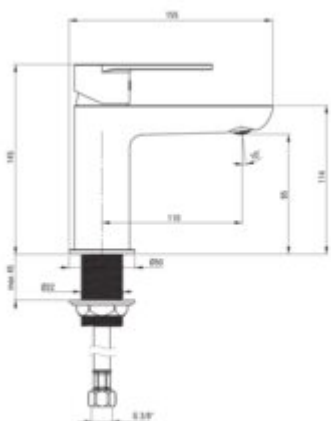

ALPINIA

Washbasin tap

Product code: BGA_020M

EAN: 5908212054451

Color: chrome

Warranty [years]: 7

Mixer

Finish	chrome
Material	brass
Mixer type	single-handle, mixer
Installation method	standing
Total mixer height [mm]	145
Flow class [l/min]	Z - 4-9 l/min
Acoustic group [dB]	I (x <= 20)

Mixer cartridge

Ceramic cartridge size	35 mm
------------------------	-------

Spout

Spout type	still
Mixer spout range [mm]	110
Material	brass

Aerator

Aerator type	coin-slot
Aerator size	M24

Connecting hose

Length [mm]	450
Installation thread	3/8"
Connection thread	M10

Features:

- The mixer body is made of the highest quality brass
- The mixer is equipped with a stream aerator
- The mounting sleeve facilitates the installation of the mixer
- 45 cm connection hoses included
- Coin-slot aerator
- Light and subtle design
- Only the best materials, the quality of which has been confirmed by laboratory tests
- we recommend buying a universal plug in the color of the mixer
- Z flow class (4-9 l/min) allowing for water consumption reduction
- Cleaning agent for fixtures in all colors available