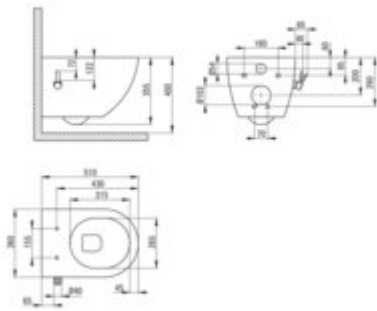

PEONIA

Toilet bowl, with bidet function

Product code: CBP_6WPW

EAN: 5908212098103

Color: white

Warranty [years]: 10

Toilet bowl

Finish	white
Material	ceramic
with bidet function	yes
Type	wall-mounted
Rim type	rimless
Hidden mountings	yes
Width [mm]	370
Length [mm]	513
Height [mm]	350
Mounting holes spacing / Axis [mm]	180
Toilet seat	included
Designed for installation with a mechanical concealed frame with a 3/6 l drain valve setting	no
In the case of pneumatic racks, an additional orifice reducing the water flow is required	no
Mounting kit included	yes
Additional features	toilet seat included

Toilet seat

Finish	white
Material	duroplast
Width [mm]	364
Length [mm]	420
Height [mm]	18

Features:

- Hard and durable ceramics does not lose its properties with long use
- Antibacterial coating, preventing the growth of microorganisms
- Soft-close toilet seat included
- Mounting system with hidden fixings
- Hygienic certificate of the National Institute of Hygiene confirming the product's compliance
- Rimless bowl for easy cleaning and hygiene
- Dedicated cleaning agent, safe for cleaned surfaces