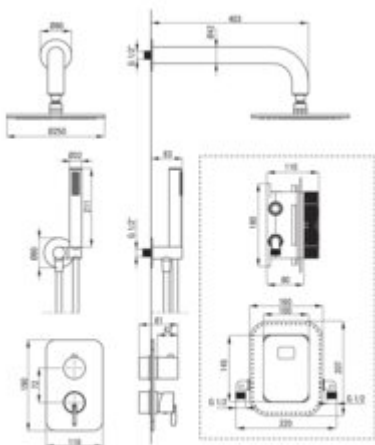

SILIA
Concealed shower set, with mixer
BOX

Product code: BXYYNQSM
EAN: 5907650850830
Color: nero
Warranty [years]: 7

Mixer (BXY_NQSM)

Mixer type	Concealed BOX
------------	---------------

Mixer (BXY_X44M)

Mixer type	Concealed BOX, mixer
Installation method	concealed
Flow class [l/min]	B <= 25.2 (19.9 - 25.2)
Acoustic group [dB]	I (x <= 20)

Spout

Spout type	still
Range of shower/ bath spout [mm]	382

Shower overhead

Shape	round
Material	brass
Diameter [mm]	250
Anti-calc	yes
Number of functions	1

Hand shower

Number of functions	1
Anti-calc	yes
Stream type	rain
Additional features	cool-out

Hose

Length [mm]	1500
Braid material	PVC
Anti-twist	1

Angled hose connector

Finish	nero
Connection type	for the hose with hand shower holder
Shape	round
Material	brass
Connection thread	yes
Concealed mounting	yes

Features:

- Deante Design Studio Collection
- Noble form and timeless simplicity
- Convenient installation - you can install the BOX now and choose external elements at any
- Timelessness and unlimited creative possibilities
- Complementarity and comprehensiveness of the offer
- The best materials guarantee durability and reliability of the product
- Innovative, durable and easy to clean Nero coating
- Flush-mounted installation ensures the aesthetics of the bathroom
- Adjustable shower hand angle
- Anti-calc system facilitating the removal of limescale deposits
- Only the best materials, the quality of which has been confirmed by laboratory tests
- Anti-calc hand shower
- Cool-out hand shower
- Anti-twist system, preventing the hose from twisting