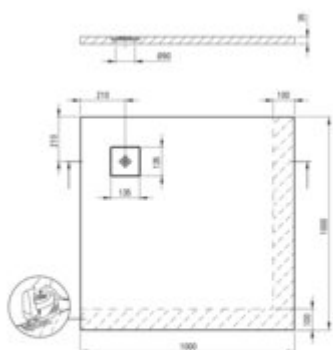

SILIA

Acrylic shower tray, square

Product code: KSKA01010B

EAN: 5907650893820

Color: white

Warranty [years]: 2

Finish	white
Material	acrylic
Shape	square
Width [mm]	1000
Length [mm]	1000
Height [mm]	35
Installation method	directly on the spout, on the construction material support, on the floor level
Drain diameter	90
Non-slip lugs	yes
possibility to cut to size	yes

Features:

- Deante Design Studio Collection
- Structured surface with anti-slip properties
- Durable acrylic material that maintains its shine and color
- For installation at floor level, directly on the screed or supported by construction mater
- Warning! The NHC_029D siphon fits this shower tray
- Only the best materials, the quality of which has been confirmed by laboratory tests
- SOLID PLUS technology: composite filling guaranteeing full stability, effective insulation
- Dedicated cleaning agent, safe for cleaned surfaces