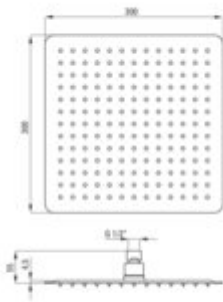

## Shower head, steel

**Product code:** NAC\_009K

**EAN:** 5908212044162

**Color:** chrome

**Warranty [years]:** 2

|  |                          |
|--|--------------------------|
| Finish   | steel                    |
| Shape  | square                   |
| Material   | steel 304                |
| Width [mm]   | 300                      |
| Length [mm]  | 300                      |
| thickness  | 55                       |
| Number of functions                                  | 1                        |
| Anti-calc  | yes                      |
| Stream type  | rain                     |
| Flow class [l/min]                                   | 7.2<= Z <12 (7.2 - 11.9) |
| Connection thread 1/2"                               | yes                      |
| Quick response time for turning the water on and off | yes                      |
| Spare nozzles  | yes                      |