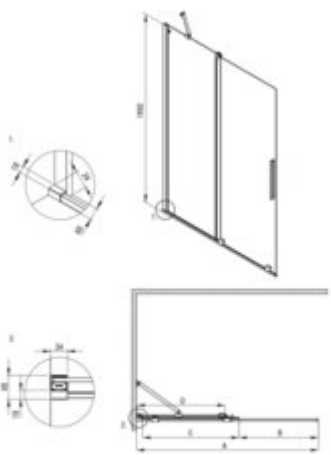

PRIZMA Shower wall, walk-in

Product code: KTJ_N38R

EAN: 5907650889410

Color: nero

Warranty [years]: 5

Model	Size	A (mm)	B (mm)	C (mm)	D (mm)
KTJ_N38R	800x1950	790-800	210	400	270
KTJ_N38R	800x1950	800-800	260	470	420
KTJ_N38R	1200x1950	860-1200	410	520	470
KTJ_N38R	1200x1950	1180-1200	510	620	570
KTJ_N38R	1400x1950	1380-1400	610	720	670

Finish	nero
Width [mm]	800
Height [mm]	1950
Glass finish	transparent
Glass thickness [mm]	6
Active cover	yes
Side dimension [mm]	800
Railings	short to perpendicular wall/long to parallel wall
Reversible doors	yes
Installation without shower tray possible	yes
Possibility to install a railing to a perpendicular wall	yes

Features:

- Only the best materials, the quality of which has been confirmed by laboratory tests
- Hydrophobic Active-Cover coating that makes it easier for water to run off the glass
- Dedicated to Active Cover surfaces
- Possibility to install the cabin without a shower tray, directly on the tiles
- Safe and durable tempered glass
- Resistance to impacts, chemicals and stains in accordance with PN-EN 14428+A1:2008 norm, c
- Dedicated cleaning agent, safe for cleaned surfaces
- Free combination of elements
- The set includes two rails - short and long