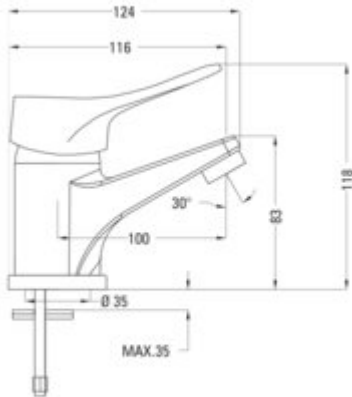

VERO

Washbasin tap, with automatic plug

Product code: BOW_021M
EAN: 5908212060957
Color: chrome
Warranty [years]: 5

Mixer

Finish	chrome
Material	brass
Mixer type	single-handle, mixer
Installation method	standing
Total mixer height [mm]	118
Flow class [l/min]	A ≤ 15 (9.1 - 15)
Acoustic group [dB]	I (x ≤ 20)
Plug included in the set	yes

Mixer cartridge

Ceramic cartridge size	40 mm
------------------------	-------

Spout

Spout type	still
Mixer spout range [mm]	100
Material	brass

Aerator

Aerator type	honeycomb
Aerator size	M24

Connecting hose

Length [mm]	350
Installation thread	3/8"
Connection thread	M10

Plug

type	automatic
------	-----------

Features:

- Cleaning agent for fixtures in all colors available