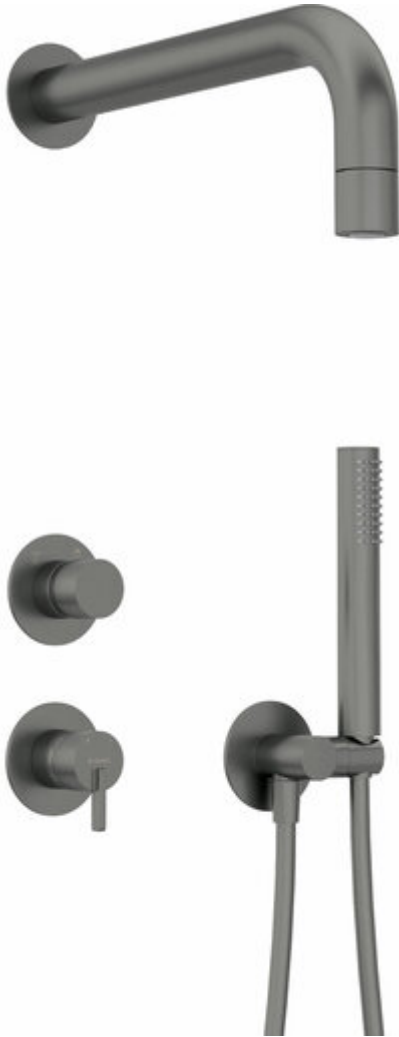

SILIA

Concealed shower set, with a fixed shower head

 deante

Product code: NQS_D9XK

EAN: 5907650819158

Color: titanium

Warranty [years]: 7

Mixer

Mixer type	single-handle, mixer
Installation method	concealed
Flow class [l/min]	S - 15.1-19.8 l/min
Acoustic group [dB]	I (x <= 20)

Spout

Spout type	still
Range of shower/ bath spout [mm]	382

Shower overhead

Shape	round
Material	brass
thickness	42
Diameter [mm]	42
Anti-calc	yes
Number of functions	1
Stream type	rain

Hand shower

Number of functions	1
Anti-calc	yes
Stream type	rain
Additional features	cool-out

Hose

Length [mm]	1500
Braid material	PVC
Anti-twist	1

Angled hose connector

Finish	titanium
Connection type	for the hose with hand shower holder
Shape	round
Material	brass
Connection thread	yes
Concealed mounting	yes