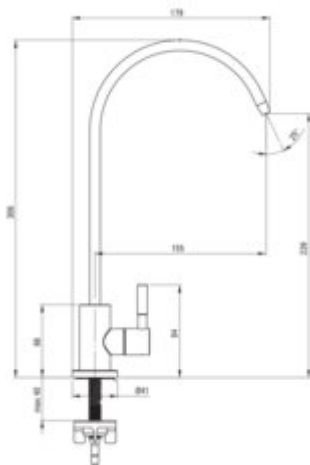

## Mixer

Finish	nero
Mixer type	for the water filter connection
Installation method	standing

## Spout

Finish	nero
Spout type	sink
Material	stainless steel
Spout type	swivel
Mixer spout range [mm]	155