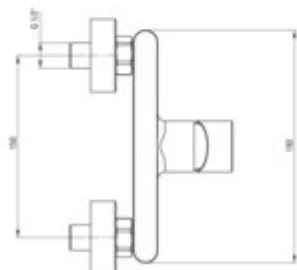

## Shower mixer, wall-mounted

Product code: BGA\_Z40M

EAN: 5907650815471

Color: gold

Warranty [years]: 7

### Mixer

Finish	gold
Material	brass
Mixer type	single-handle, mixer
Installation method	wall-mounted
Total mixer height [mm]	117
Flow class [l/min]	B <= 25.2 (19.9 - 25.2)
Acoustic group [dB]	I (x <= 20)
Check valves	yes

### Mixer cartridge

Ceramic cartridge size	35 mm
------------------------	-------