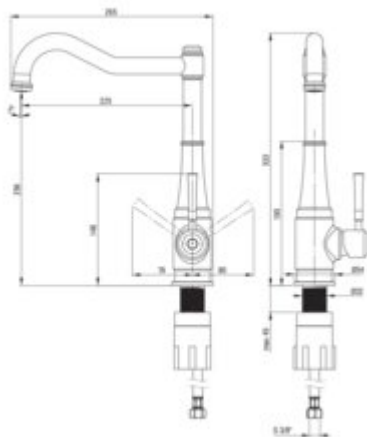

## Kitchen tap, with rectangular spout

Product code: BQT\_N63M

EAN: 5908212086087

Color: nero

Warranty [years]: 7

### Mixer cartridge

Ceramic cartridge size	25 mm
------------------------	-------

### Spout

Spout type	swivel
Mixer spout range [mm]	225
Material	stainless steel

### Connecting hose

Length [mm]	450
Installation thread	3/8"
Connection thread	M10