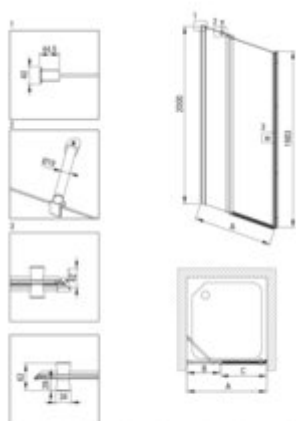

KERRIA PLUS

Shower doors

Product code: KTSU044P

EAN: 5907650880677

Color: chrome

Warranty [years]: 5

Shower door

Finish	chrome
Width [mm]	1100
Height [mm]	2000
Glass finish	transparent
Glass thickness [mm]	6
Active cover	yes
installation	to be completed with KTS doors , to be completed with KTS walk-in
Railing length [mm]	500
Masking of assembly elements	yes
Profiles levelling the curvature of the walls	yes
rails	adjustable stiffening the cabin
Holders	with safety
Tempered glass TOTAL WHITE	yes
Reversible doors	yes
Silent closing	yes
Installation without shower tray	yes possible
Lifting hinges	yes

Showe cabin

Side dimension [mm]	1100

Features:

- Important! For recessed installation, be sure to buy the appropriate KTS_N00X or KTS_000X
- Active Cover coating
- TOTALWHITE transparent glass
- Profiles leveling the curvature of the walls
- Covering of assembly elements
- Possibility to install the cabin without a shower tray, directly on the tiles
- Dedicated to Active Cover surfaces
- Reversible door that allows the cabin to be mounted on the right or left side
- Safe and durable tempered glass
- Only the best materials, the quality of which has been confirmed by laboratory tests
- Resistance to impacts, chemicals and stains in accordance with PN-EN 14428+A1:2008 norm, c
- The railings give the structure rigidity
- Dedicated cleaning agent, safe for cleaned surfaces