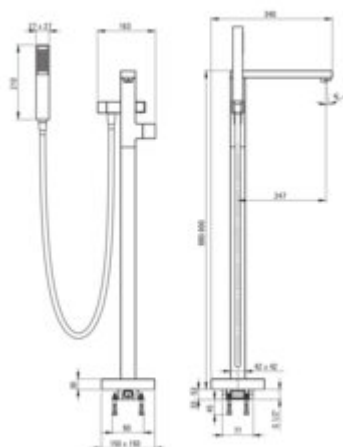

BLUR

Bath mixer, freestanding

Product code: BQL_017M

EAN: 5907650882145

Color: chrome

Warranty [years]: 7

Mixer

Finish	chrome
Material	brass
Mixer type	single-handle, mixer
Installation method	floor
Total mixer height [mm]	900
Flow class [l/min]	S - 15.1-19.8 l/min
Acoustic group [dB]	II (20 < x <= 30)
Check valves	yes

Mixer cartridge

Ceramic cartridge size	35 mm
Cold start	no

Spout

Mixer spout range [mm]	247
Material	brass

Function switch

Switch type	ceramic mechanical
-------------	--------------------

Aerator

Aerator type	honeycomb
Aerator size	M28

Hand shower

Number of functions	3
Anti-calc	yes

Features:

- Only the best materials, the quality of which has been confirmed by laboratory tests
- Cleaning agent for fixtures in all colors available
- The mixer body is made of the highest quality brass
- The mixer is equipped with non-return valves so that the mixed water does not flow back in
- Anti-calc system facilitating the removal of limescale deposits
- Anti-twist system, preventing the hose from twisting