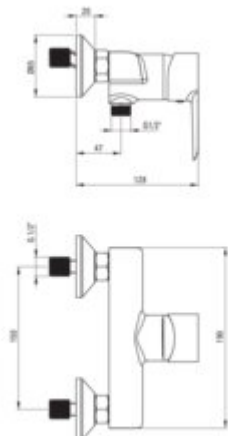

## Shower mixer, wall-mounted

Product code: BFC\_040M

EAN: 5908212083703

Color: chrome

Warranty [years]: 7

### Mixer

Finish	chrome
Material	brass
Mixer type	single-handle, mixer
Installation method	wall-mounted
Total mixer height [mm]	128
Flow class [l/min]	B <= 25.2 (19.9 - 25.2)
Acoustic group [dB]	I (x <= 20)

### Mixer cartridge

Ceramic cartridge size	40 mm
------------------------	-------