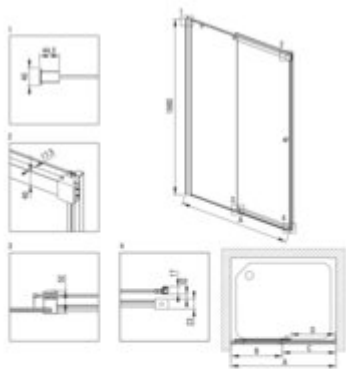

KERRIA PLUS Shower doors

Product code: KTSP011P

EAN: 5907650820611

Color: chrome

Warranty [years]: 5

Shower door

Finish	chrome
Width [mm]	1100
Height [mm]	2000
Glass finish	transparent
Glass thickness [mm]	6
Active cover installation	yes
Masking of assembly elements	to be completed with KTS walk-in
Profiles levelling the curvature of the walls	yes
Holders	with safety
Tempered glass TOTAL WHITE	yes
Reversible doors	yes
Silent closing	yes
Installation without shower tray possible	yes
Lifting hinges	no
Hinges flush with the glass	no
possibility to cut the upper guide and threshold strip	yes
Side dimension [mm]	1110

Features:

- Hydrophobic Active-Cover coating that makes it easier for water to run off the glass
- Covering of assembly elements
- TOTALWHITE transparent glass
- Profiles leveling the curvature of the walls
- Safe and durable tempered glass
- Dedicated cleaning agent, safe for cleaned surfaces
- Dedicated to Active Cover surfaces
- Reversible door that allows the cabin to be mounted on the right or left side
- The profile system makes it possible to reduce the curvature of the walls
- Only the best materials, the quality of which has been confirmed by laboratory tests
- Precise door closing through lifting hinges
- Resistance to impacts, chemicals and stains in accordance with PN-EN 14428+A1:2008 norm, c
- The shower enclosure can be installed directly on tiles or on Correo (KQR) granite shower trays as well as Kerria Plus (KTS) and Silia (KSKA) acrylic shower trays.