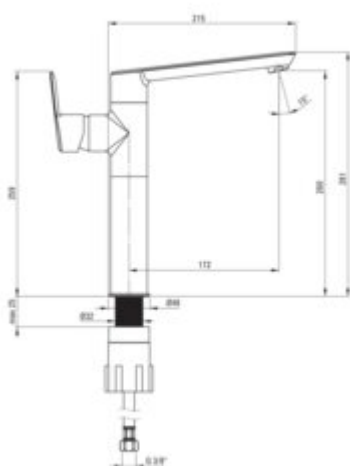

ARNIKA

Washbasin tap, tall

Product code: BQA_D20K

EAN: 5907650826439

Color: titanium

Warranty [years]: 7

Mixer

Finish	titanium
Material	brass
Mixer type	single-handle, mixer
Installation method	standing
Total mixer height [mm]	289
Flow class [l/min]	A <= 15 (9.1 - 15)
Acoustic group [dB]	I (x <= 20)
Plug included in the set	no

Mixer cartridge

Ceramic cartridge size	35 mm
------------------------	-------

Spout

Spout type	swivel
Mixer spout range [mm]	172
Material	brass

Aerator

Aerator type	silicone
Aerator size	M22
Water flow reduction	to 9 l/min

Connecting hose

Length [mm]	450
Installation thread	3/8"
Connection thread	M10

Features:

- Deante Design Studio Collection
- Design full of beauty and harmony
- Innovative, durable and easy to clean Titanium coating
- The mixer body is made of the highest quality brass
- The mixer is equipped with a stream aerator
- The mounting sleeve facilitates the installation of the mixer
- 45 cm connection hoses included
- Silicone aerator for easy limescale removal
- The lever on the side makes it easier to keep the spout clean
- The variety of colours gives many arrangement possibilities
- Only the best materials, the quality of which has been confirmed by laboratory tests
- we recommend buying a universal plug in the color of the mixer
- Cleaning agent for fixtures in all colors available