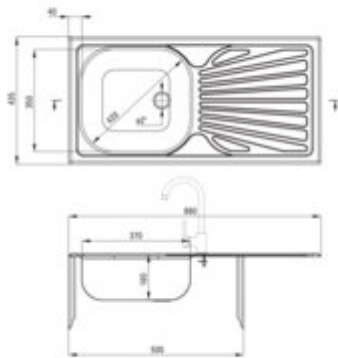

TECHNO

Steel sink, 1-bowl with drainer

Product code: ZMU_011B

EAN: 5907650873976

Color: satin

Warranty [years]: 2

Sink

Finish	satin
Surface type	satin, smooth
Material	steel 201
Installation method	inset
Number of bowls	1
Minimum cabinet width [mm]	500
Width [mm]	435
Length [mm]	860
Height [mm]	160
Bowl depth [mm]	160
Cut-out Length [mm]	840
Cut-out Width [mm]	415
Reversible	yes
Equipped with accessories	yes
Drain diameter	2"

Sink waste kit

Finish	steel
Plug type	manual
Low siphon/ Space saver	yes
possibility to connect a dishwasher/ washing machine	yes

Features:

- High-strength stainless steel
- The sink is equipped with fittings with a connection to the dishwasher
- Natural antiseptic properties of steel
- Dedicated cleaning agent, safe for cleaned surfaces
- Reversible steel sink - install with the bowl on the left or right side
- Self-drilling tap hole - without voiding the warranty.