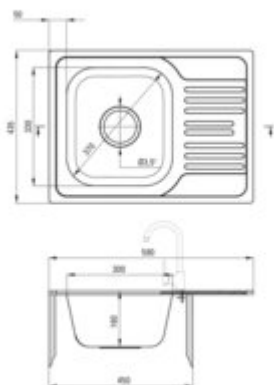

XYLO

Steel sink, 1-bowl with drainer

Product code: ZEX_011A

EAN: 5908212007365

Color: satin

Warranty [years]: 2

Sink

Finish	satin
Surface type	smooth, satin
Material	steel 304
Installation method	inset
Number of bowls	1
Minimum cabinet width [mm]	450
Width [mm]	435
Length [mm]	580
Height [mm]	160
Bowl depth [mm]	160
Cut-out Length [mm]	560
Cut-out Width [mm]	415
Reversible	yes
Equipped with accessories	yes
Drain diameter	3.5"

Sink waste kit

Finish	steel
Plug type	manual
Low siphon/ Space saver	yes
possibility to connect a dishwasher/ washing machine	yes

Features:

- High-strength stainless steel
- The sink is equipped with fittings with a connection to the dishwasher
- Natural antiseptic properties of steel
- Dedicated cleaning agent, safe for cleaned surfaces
- Self-drilling tap hole - without voiding the warranty.