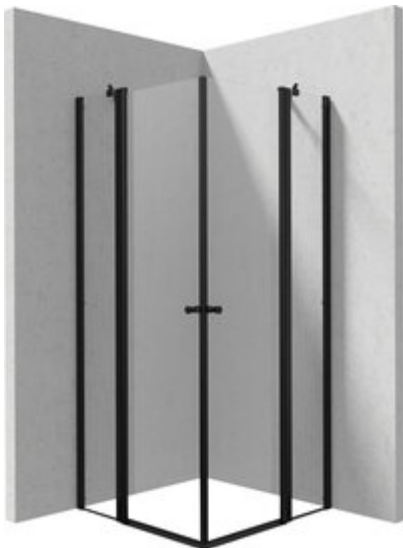

KERRIA PLUS

Shower cabin, square

Product code: KKNNU08U08

EAN: 5907650884309

Color: nero

Warranty [years]: 5

Showe cabin

Side dimension [mm] 800

Shower door

Finish	nero
Width [mm]	800
Height [mm]	2000
Glass finish	transparent
Glass thickness [mm]	6
Active cover installation	yes
	to be completed with KTS doors , to be completed with KTS walk-in
Railing length [mm]	220
Masking of assembly elements	yes
Profiles levelling the curvature of the walls	yes
rails	adjustable stiffening the cabin
Holders	with safety
Tempered glass TOTAL WHITE	yes
Reversible doors	yes
Silent closing	yes
Installation without shower tray possible	yes
Lifting hinges	yes

Features:

- Possibility of mounting the cabin directly on tiles or on Correo granite (KQR) and Kerria Plus acrylic (KTS) shower trays
- Profiles leveling the curvature of the walls
- Hinges in the plane of the glass
- The railings give the structure rigidity
- Active Cover coating
- Dedicated to Active Cover surfaces
- Covering of assembly elements
- Reversible door that allows the cabin to be mounted on the right or left side
- Safe and durable tempered glass
- TOTALWHITE transparent glass
- Resistance to impacts, chemicals and stains in accordance with PN-EN 14428+A1:2008 norm, c
- Only the best materials, the quality of which has been confirmed by laboratory tests
- Dedicated cleaning agent, safe for cleaned surfaces