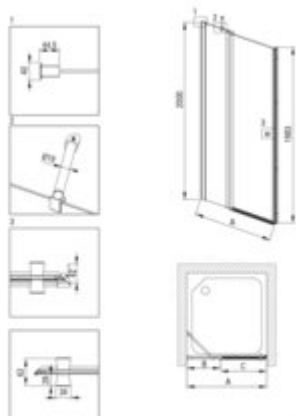

KERRIA PLUS

Shower cabin, square

Product code: KKNNU08U08

EAN: 5907650884309

Color: nero

Warranty [years]: 5

Showe cabin

Side dimension [mm] 800

Shower door

Finish	nero
Width [mm]	800
Height [mm]	2000
Glass finish	transparent
Glass thickness [mm]	6
Active cover installation	yes
	to be completed with KTS doors , to be completed with KTS walk-in
Railing length [mm]	220
Masking of assembly elements	yes
Profiles levelling the curvature of the walls	yes
rails	adjustable stiffening the cabin
Holders	with safety
Tempered glass TOTAL WHITE	yes
Reversible doors	yes
Silent closing	yes
Installation without shower tray possible	yes
Lifting hinges	yes

Features:

- Possibility of mounting the cabin directly on tiles or on Correo granite (KQR) and Kerria Plus acrylic (KTS) shower trays
- Profiles leveling the curvature of the walls
- Hinges in the plane of the glass
- The railings give the structure rigidity
- Active Cover coating
- Dedicated to Active Cover surfaces
- Covering of assembly elements
- Reversible door that allows the cabin to be mounted on the right or left side
- Safe and durable tempered glass
- TOTALWHITE transparent glass
- Resistance to impacts, chemicals and stains in accordance with PN-EN 14428+A1:2008 norm, c
- Only the best materials, the quality of which has been confirmed by laboratory tests
- Dedicated cleaning agent, safe for cleaned surfaces