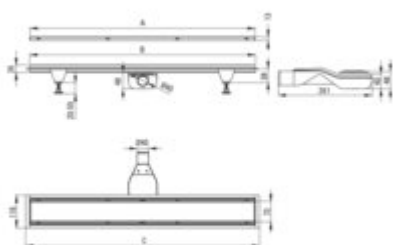

Linear drain, floor

Product code: KOS_N06D
EAN: 5907650814351
Color: nero
Warranty [years]: 10

Model	A (mm)	B (mm)	C (mm)
KOS-N06D	600	600	600
KOS-N07D	600	700	700
KOS-N08D	700	600	600
KOS-N09D	600	600	600
KOS-N10D	600	1000	1000

Finish	nero
Length [mm]	600
Material	stainless steel
Siphon flow [l/min]	36
Siphon 360 degrees	yes
Siphon included	yes
Siphon cleaned from the top	yes
Connection diameter [mm]	50
adjustable feet included	yes
Reversible drain	yes
Waterproofing mat	yes

Features:

- The drain is made of high quality stainless steel
- Easy to clean siphon
- Only the best materials, the quality of which has been confirmed by laboratory tests
- Hygienic certificate of the National Institute of Hygiene confirming the product's compliance
- Dedicated cleaning agent, safe for cleaned surfaces
- Possibility to choose installation method
- The set includes feet for easy leveling and a hook for removing the grate
- Insert wet/dry - effective barrier against sewage odors