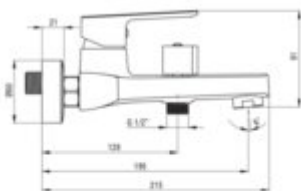

MARO

Bath mixer, wall-mounted

Product code: BLO_N10M

EAN: 5907650816652

Color: nero

Warranty [years]: 5

Mixer

Finish	nero
Material	brass
Mixer type	single-handle, mixer
Installation method	wall-mounted
Flow class [l/min]	A <= 15 (9.1 - 15)
Acoustic group [dB]	II (20 < x <= 30)

Mixer cartridge

Ceramic cartridge size	35 mm
------------------------	-------

Spout

Spout type	still
Material	brass

Function switch

Switch type	ceramic mechanical
-------------	--------------------

Aerator

Aerator type	honeycomb
Aerator size	M28