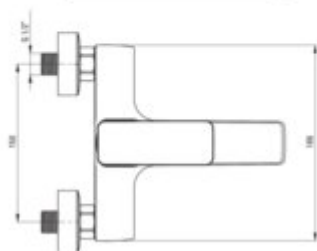

MARO

Bath mixer, wall-mounted

Product code: BLO_N10M

EAN: 5907650816652

Color: nero

Warranty [years]: 5

Mixer

Finish	nero
Material	brass
Mixer type	single-handle, mixer
Installation method	wall-mounted
Flow class [l/min]	A <= 15 (9.1 - 15)
Acoustic group [dB]	II (20 < x <= 30)

Mixer cartridge

Ceramic cartridge size	35 mm
------------------------	-------

Spout

Spout type	still
Material	brass

Function switch

Switch type	ceramic mechanical
-------------	--------------------

Aerator

Aerator type	honeycomb
Aerator size	M28